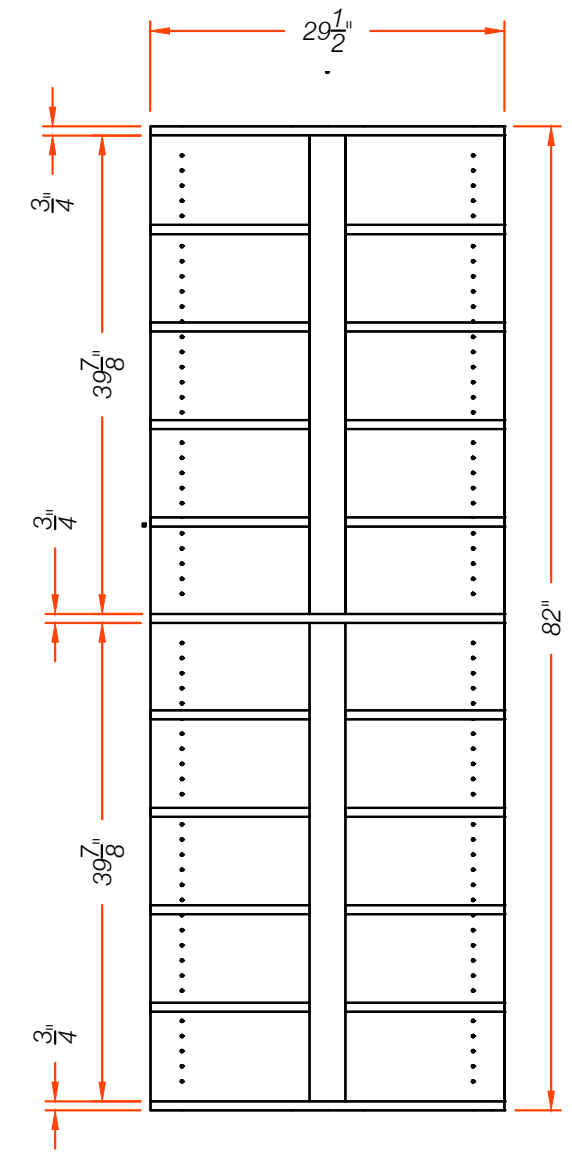

CLIENT:  
 -  
 PROJECT #:  
 -

**COMPONENT  
 DRAWING**

P.M.: -      REV:  
 DRAWN BY: -      **wg**  
 SHEET: C1 OF -

CAD DRAWING TITLE:  
 SHOE SPINNER-38.25x29.5-7.75-V1.  
 PAGE TITLE:  
 CONTROL

PLAN VIEW  
 SCALE: 3/4" = 1'-0"

**A** SECTION VIEW  
 SCALE: 3/4" = 1'-0"

FRONT ELEVATION  
 SCALE: 3/4" = 1'-0"

SIDE ELEVATION  
 SCALE: 3/4" = 1'-0"

ISOMETRIC

E:\12 - WORK\12-V1\1\@obs\_2024\SHOE SPINNER-38.25x29.5-7.75-V1.dwg, 3/19/2025 9:46 AM, Aaravith Anil