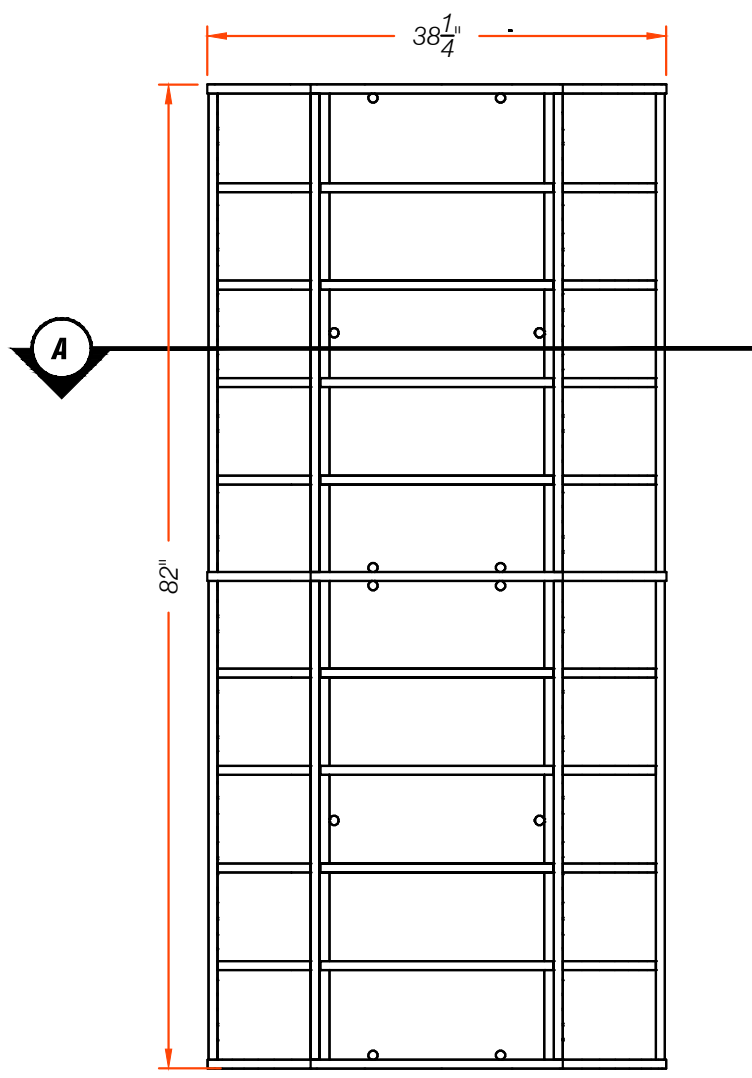

CLIENT:  
 -  
 PROJECT #:  
 -

**COMPONENT  
 DRAWING**

P.M.: -      REV:  
 DRAWN BY: -      **wg**  
 SHEET: C1 OF -

CAD DRAWING TITLE:  
 SHOE SPINNER-38.25x29.5-7.75-V1.  
 PAGE TITLE:  
 CONTROL

PLAN VIEW  
 SCALE: 3/4" = 1'-0"

**A** SECTION VIEW  
 SCALE: 3/4" = 1'-0"

FRONT ELEVATION  
 SCALE: 3/4" = 1'-0"

SIDE ELEVATION  
 SCALE: 3/4" = 1'-0"

ISOMETRIC

E:\12 - WORK\12-V1\1\@obs\_2024\SHOE SPINNER-38.25x29.5-7.75-V1.dwg, 3/19/2025 9:46 AM, Aaravith Anil