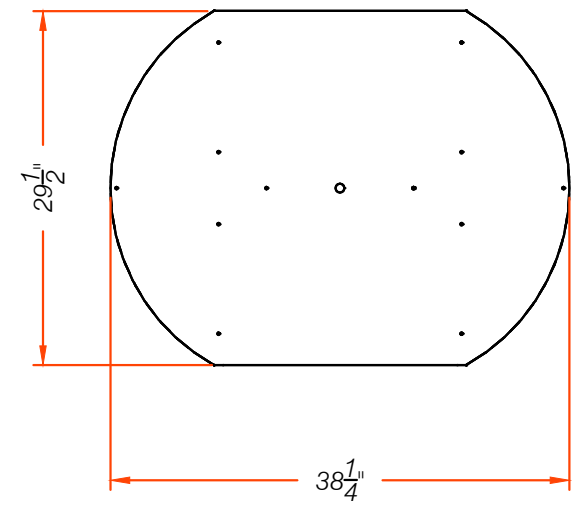

CLIENT:  
 -  
 PROJECT #:  
 -

**COMPONENT  
 DRAWING**

P.M.: -      REV:  
 DRAWN BY: -      **wg**  
 SHEET: C1 OF -

CAD DRAWING TITLE:  
 SHOE SPINNER-38.25x29.5-7.75-V1.  
 PAGE TITLE:  
 CONTROL

PLAN VIEW  
 SCALE: 3/4" = 1'-0"

**A** SECTION VIEW  
 SCALE: 3/4" = 1'-0"

FRONT ELEVATION  
 SCALE: 3/4" = 1'-0"

SIDE ELEVATION  
 SCALE: 3/4" = 1'-0"

ISOMETRIC

E:\12 - WORK\12-V1\1\@obs\_2024\SHOE SPINNER-38.25x29.5-7.75-V1.dwg, 3/19/2025 9:46 AM, Aaravith Anil