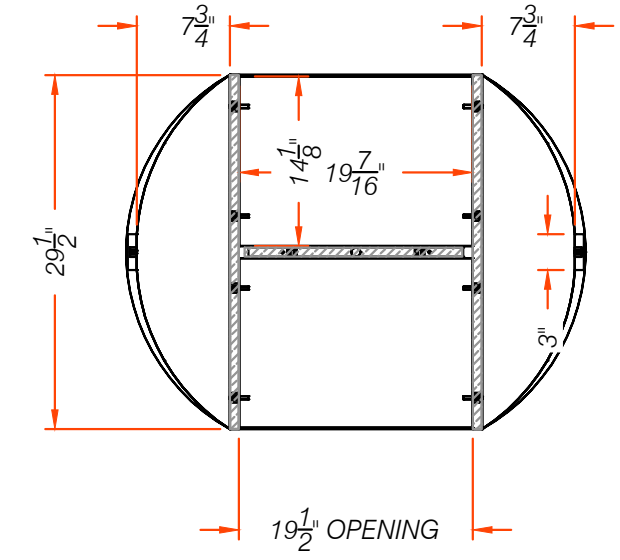

CLIENT:  
 -  
 PROJECT #:  
 -

**COMPONENT  
 DRAWING**

P.M.: -      REV:  
 DRAWN BY: -      **wg**  
 SHEET: C1 OF -

CAD DRAWING TITLE:  
 SHOE SPINNER-38.25x29.5-7.75-V1.  
 PAGE TITLE:  
 CONTROL

PLAN VIEW  
 SCALE: 3/4" = 1'-0"

**A** SECTION VIEW  
 SCALE: 3/4" = 1'-0"

FRONT ELEVATION  
 SCALE: 3/4" = 1'-0"

SIDE ELEVATION  
 SCALE: 3/4" = 1'-0"

ISOMETRIC

E:\12 - WORK\12-V1\1\@obs\_2024\SHOE SPINNER-38.25x29.5-7.75-V1.dwg, 3/19/2025 9:46 AM, Aaravith Anil