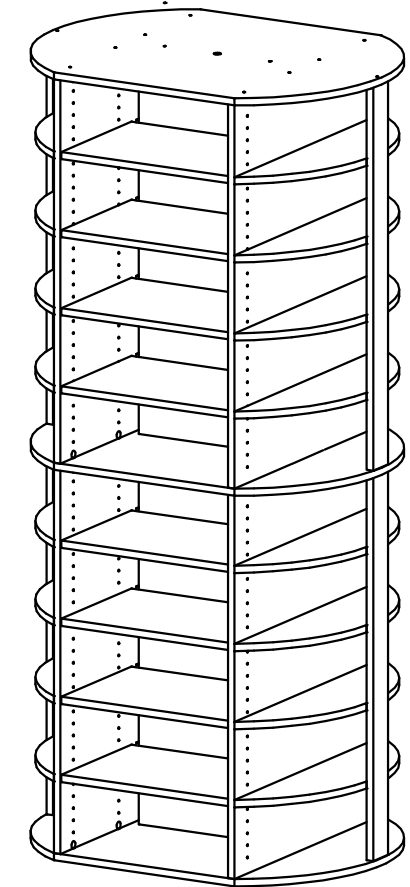

CLIENT:  
 -  
 PROJECT #:  
 -

**COMPONENT  
 DRAWING**

P.M.: -      REV:  
 DRAWN BY: -      **wg**  
 SHEET: C1 OF -

CAD DRAWING TITLE:  
 SHOE SPINNER-38.25x29.5-7.75-V1.  
 PAGE TITLE:  
 CONTROL

PLAN VIEW  
 SCALE: 3/4" = 1'-0"

**A** SECTION VIEW  
 SCALE: 3/4" = 1'-0"

FRONT ELEVATION  
 SCALE: 3/4" = 1'-0"

SIDE ELEVATION  
 SCALE: 3/4" = 1'-0"

ISOMETRIC

E:\12 - WORK\12-V1\1\@obs\_2024\SHOE SPINNER-38.25x29.5-7.75-V1.dwg, 3/19/2025 9:46 AM, Aaravith Anil